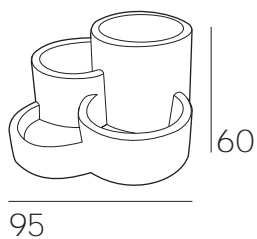

VASO QUADRUPLO

Indoor · Outdoor
MLC_95