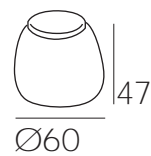

tabasco

POUF

Indoor · Outdoor

POUF_60

💡 ILLUMINABLE