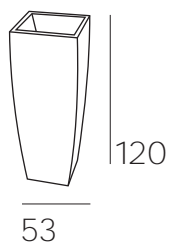

Indoor · Outdoor
MLC_95

victoria

VASO QUADRUPLO

Indoor · Outdoor
MLQ_74

loahannas

PORTAVASO

Indoor · Outdoor
PRIBO_PV_120

💡 ILLUMINABILE