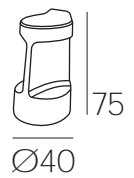

ILLUMINABILE 

robinson

BANCONE BAR

Indoor · Outdoor
BNR_120

salito

SGABELLO

Indoor · Outdoor
SGB_3870

pemboa