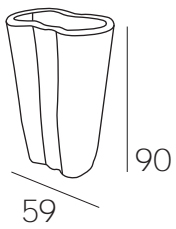

PORTAVASO

Indoor · Outdoor
VASNO_75L

💡 ILLUMINABILE

honolulu

PORTAVASO

Indoor · Outdoor
CVA_PV_90

ILLUMINABILE 

montero