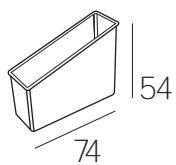

(optional)
Portavaso per Florida
CDK_PV_110_VS