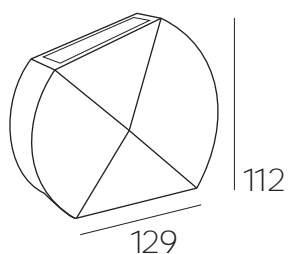

florida

PORTAVASO

Indoor · Outdoor
CDK_PV_110

ILLUMINABILE