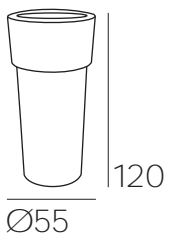

PORTAVASO

Indoor · Outdoor
COFA_PV_120

💡 ILLUMINABILE