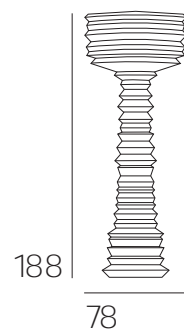

Indoor · Outdoor
LTR_180

💡 ILLUMINABILE

andromeda

LAMPADA

Indoor · Outdoor
LMTB_140 + LMTS_78

ILLUMINABILE 

lucio

NEW